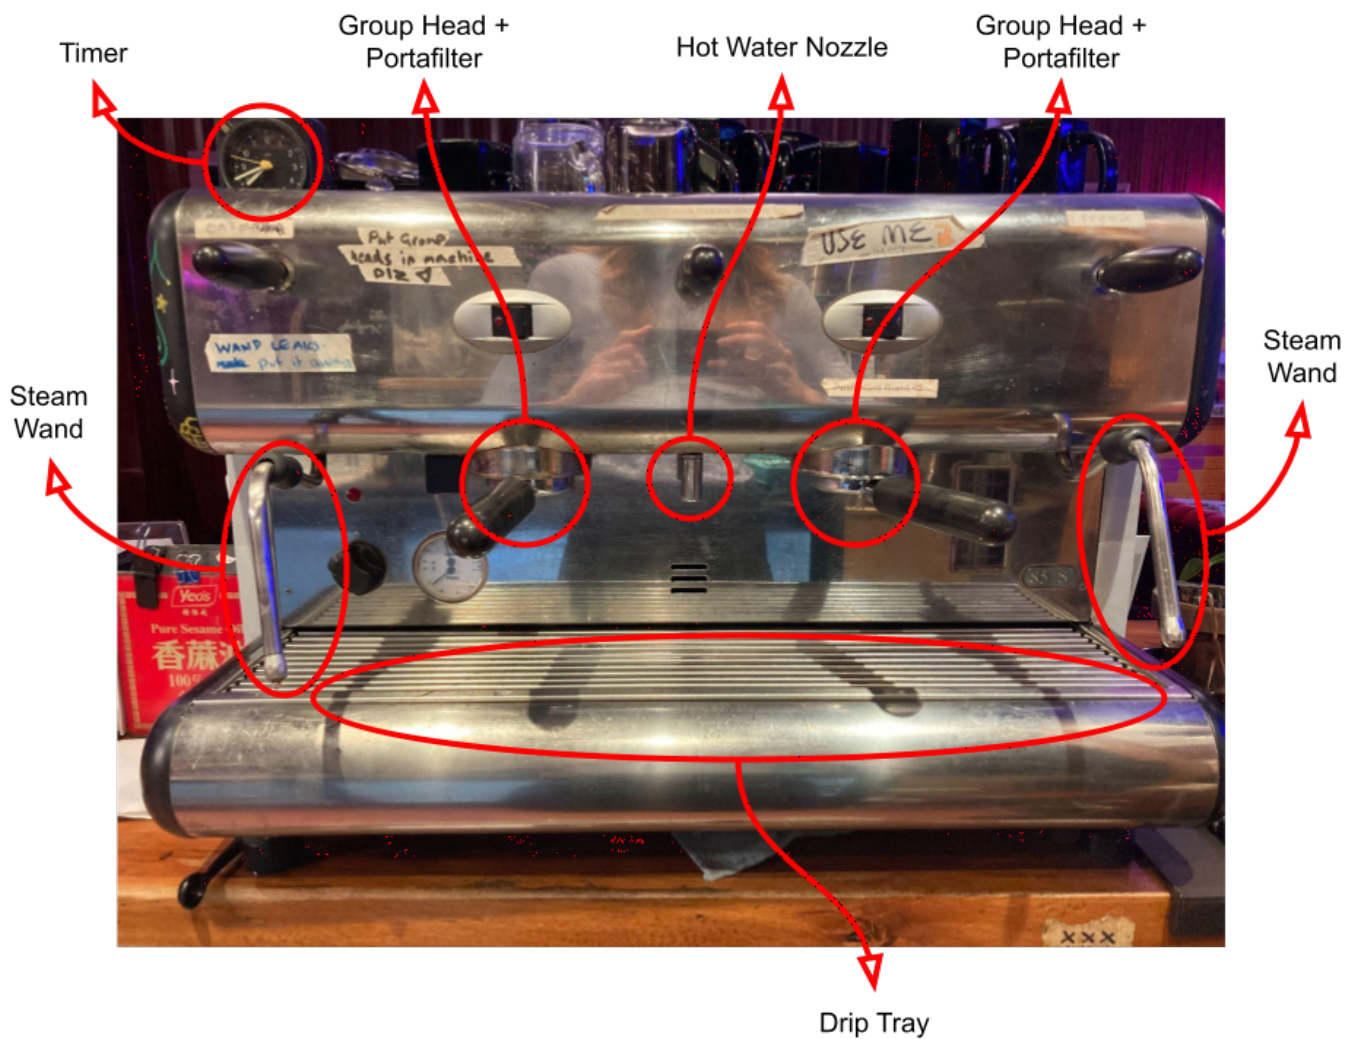

# Labeled Coffee Machine

Revision #1

Created 1 October 2025 11:51:49 by MJ

Updated 8 October 2025 04:59:57 by MJ